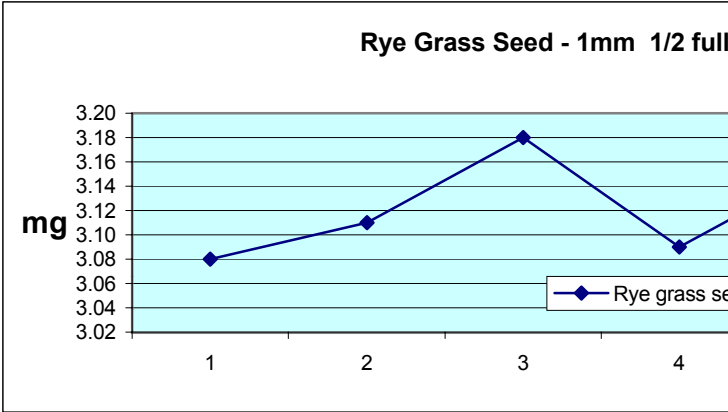

3.12	Av
3.12	Mean
0.043	Std Dev

Rye grass seed - 1mm 3/4 full well

Rye Grass Seed - 1mm 1/2 full well

Rye Grass Seed - 1mm 1/2 full well