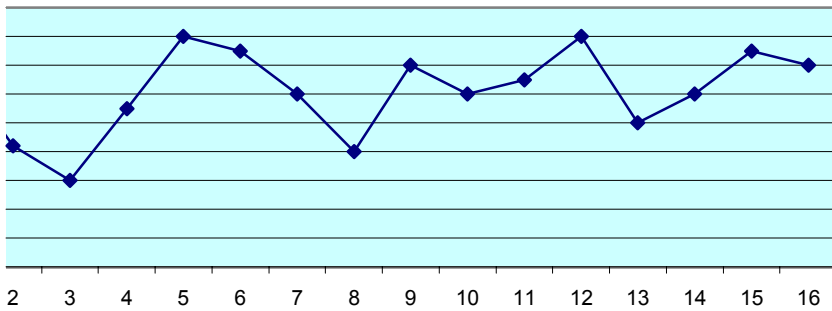

3.12	Av
3.12	Mean
0.043	Std Dev

Rye grass seed - 1mm 3/4 full well

Rye Grass Seed - 1mm 1/2 full well

Rye Grass Seed - 1mm 1/2 full well